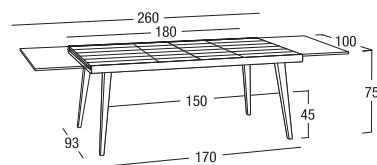

Article: **9744B** | Collection: **Samba Rio**

Product: Table with extendible top
Sizes: **cm 180 - 260x100x75h (71" - 102,5"x3,5"x29,5"h)**

FEATURES

Frame: Aluminum
Polyester powder coating (Tiger).
Glides: Nylon PA6
Finishings: White, Terra

Net weight unit  46

Gross weight unit  58

Units per package 1

Package sizes  cm 107x188x17h

Package volume m³ 0,34

FINISHINGS

UV, marine environment, scratch resistant

White